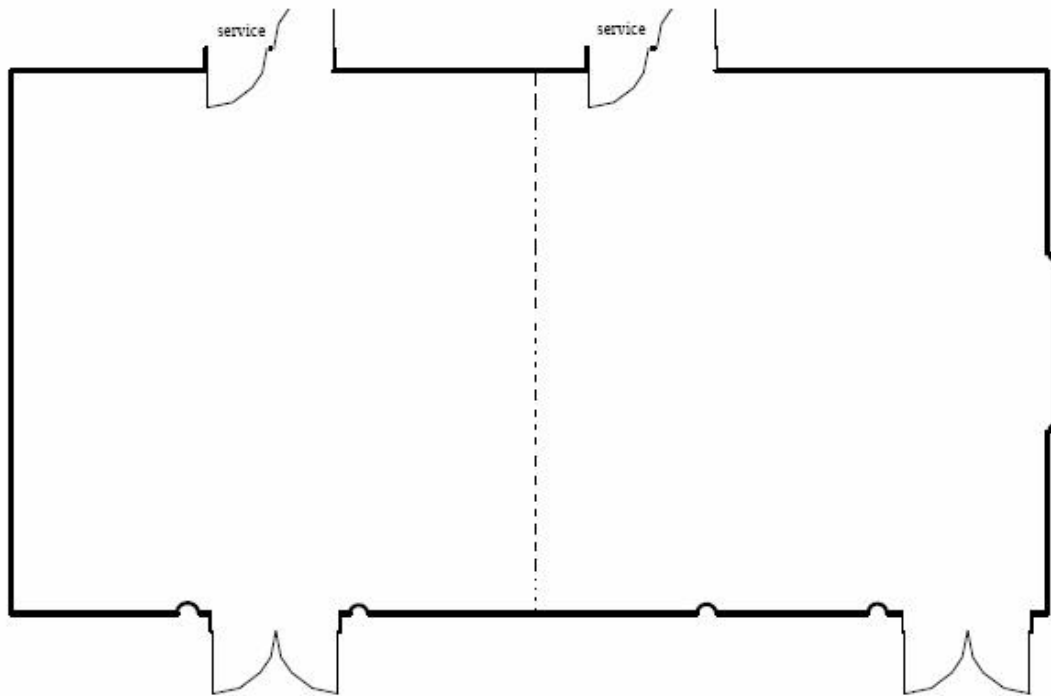

Residence Inn Phoenix

**Kokopelli East**

**Kokopelli West**

	Kokopelli East	Kokopelli West	Kokopelli East/West
Square Footage	667	529	1196
Theater Capacity	45	35	90
Conference Capacity	25	18	38
Classroom Capacity	35	28	60
U Shape	25	20	30
Hollow Square	30	25	40